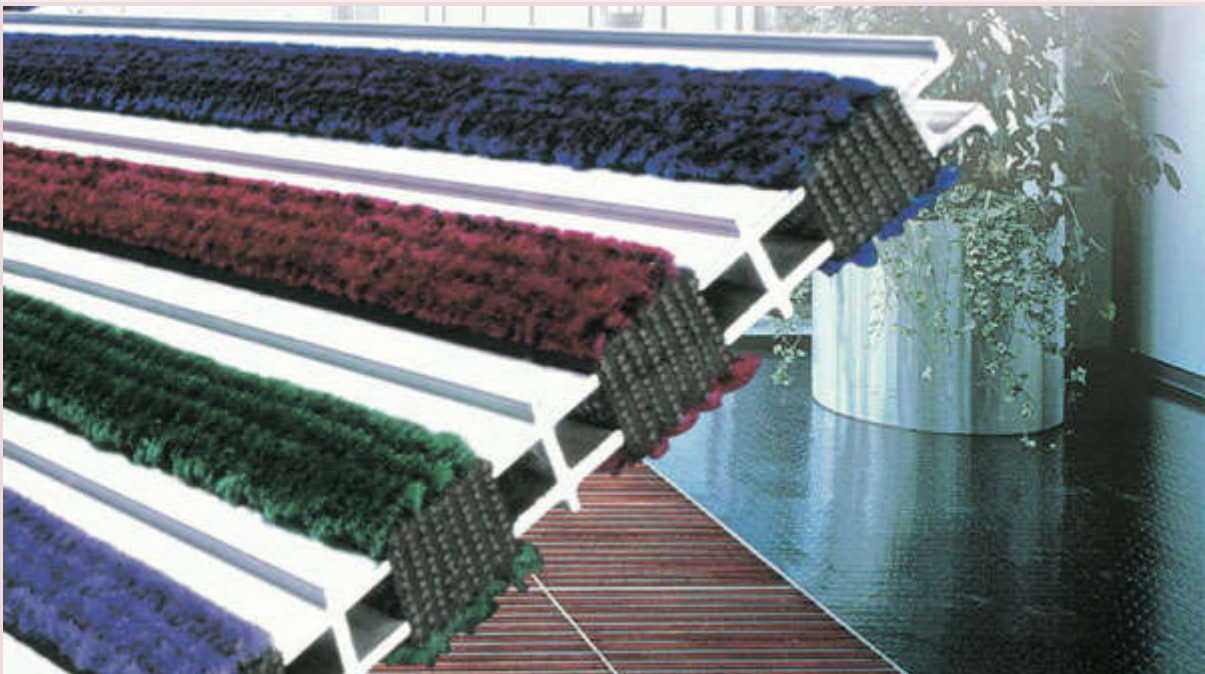

## Choose Nuway

**A product range designed to work, not just look good on day one!**

NUWAY, made in Australia by Spectrum since 1981, genuine double sided, strong, solid underfoot, with many installations over 20 years old is proof of the warranty and low life cycle costs available in a range of styles, price points and custom sizing.

With access to at least two generations of flooring expertise, no entrance area is too big, too small or too awkwardly shaped for a Nuway matting system. With

Nuway's durable, engineered barrier matting, each installation is tailored perfectly to your needs.