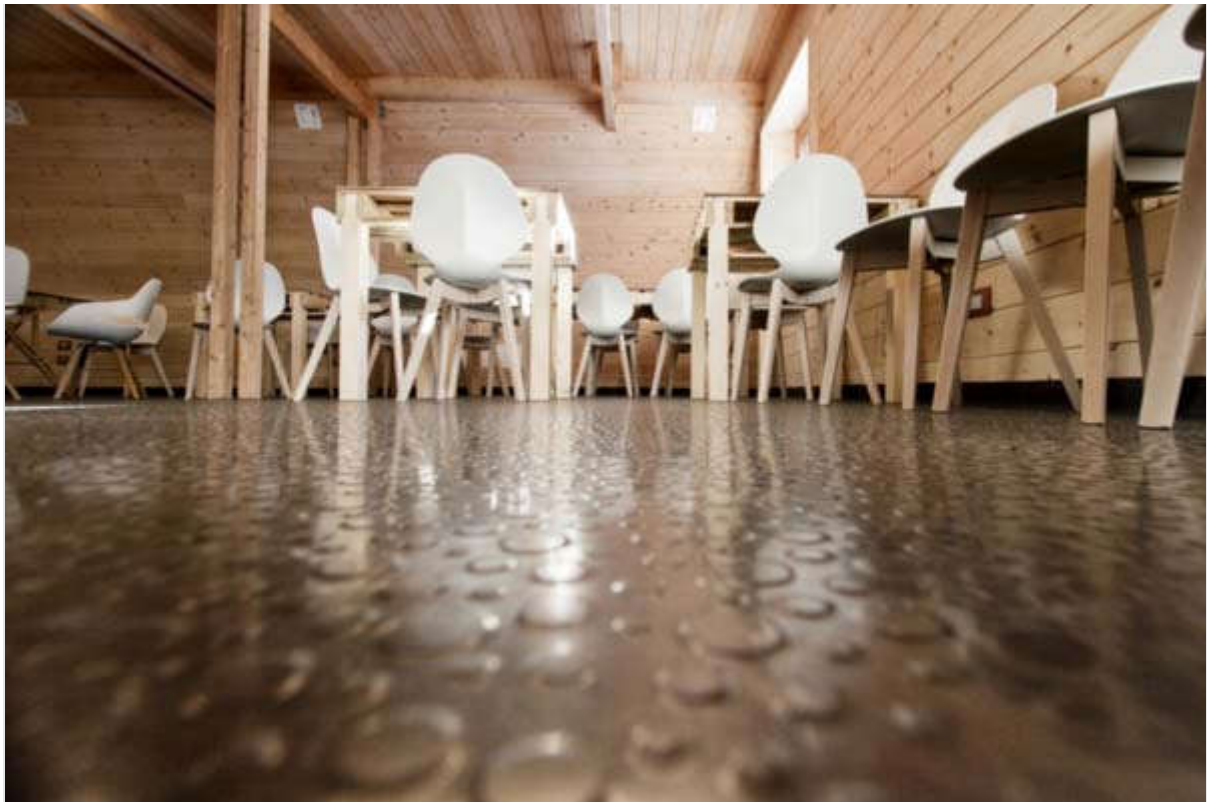

The timber house is beautifully finished with an Italian rubber floor by Artigo.

Mollino himself foresaw the use of (for the times) state-of-the-art materials to provide effective thermal isolation and comfort. Following in these footsteps, today *Casa Capriata* is a low-emission building.

A rubber flooring was envisioned by Mollino himself in his original project: the choice made at the time was the now-classic "round studded" BS design. Inspired by the values of innovation and pushing-the-boundaries that define the whole project, we were able to provide the building team with a "modern take" on the round stud: our own exclusive Zero4 flooring. Unanimously adopted, Zero4 has become a defining feature of the building. Its dynamic, "spatially-aware" surface creates a strong, bold match with the natural wood of the walls and the ceiling, in what can be seen as an ideal meeting, across time, of two great architects.