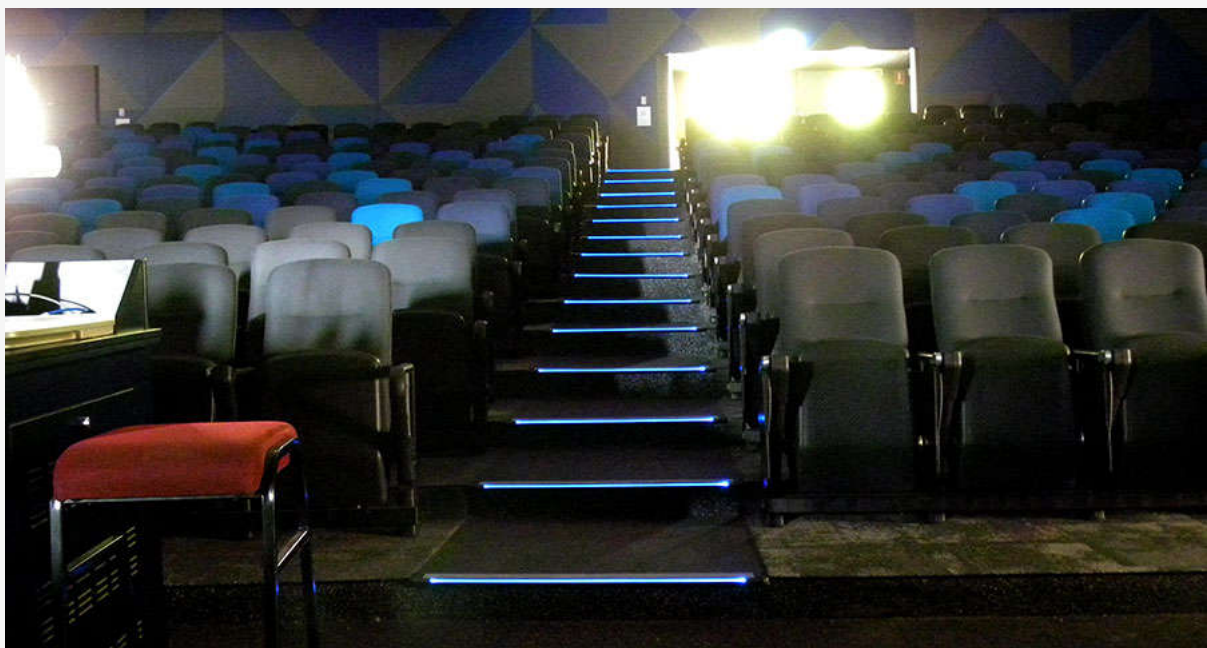

Spectrum - Quality Commercial Flooring

No Images? [Click here](#)

Lighted Stair Nosing Solutions

We were delighted to work with and supply our lighted stair nosing solutions to one of Australia's oldest, and most highly regarded universities – Sydney University. Our lighted stair nosings were selected and installed at Sydney University lecture theatres.

Our stair nosings deliver superior safety with a wide range of profiles to suit all requirements with the safe, low voltage, low energy consumption and low maintenance complimented with Australian Standard slip resistance and luminance contrast nosings.