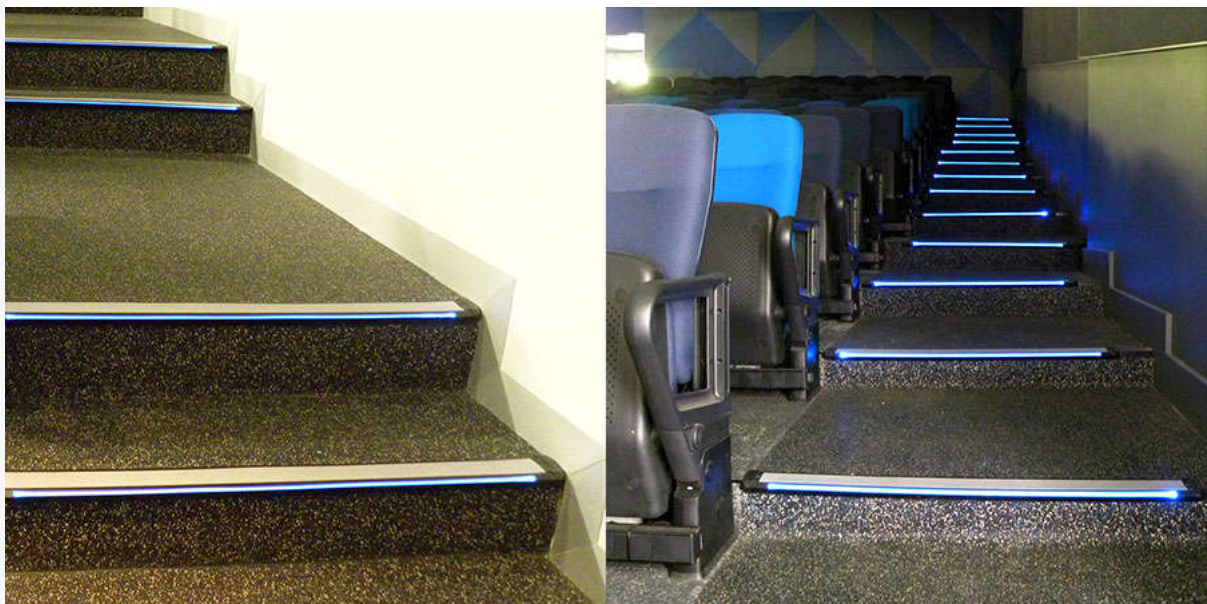

Lighted Stair Nosing Solutions

We were delighted to work with and supply our lighted stair nosing solutions to one of Australia's oldest, and most highly regarded universities – Sydney University. Our lighted stair nosings were selected and installed at Sydney University lecture theatres.

Our stair nosings deliver superior safety with a wide range of profiles to suit all requirements with the safe, low voltage, low energy consumption and low maintenance complimented with Australian Standard slip resistance and luminance contrast nosings.

Our complete systems are easily installed with modular components and free technical advice available to our clients.

[Find out more about our range of Stair Nosing...](#)