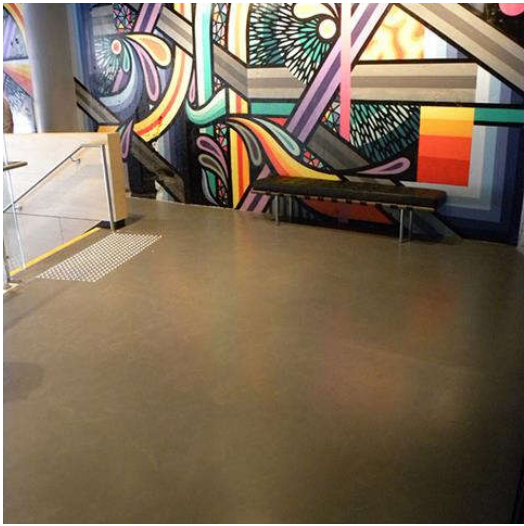

The beauty of imperfection.

SAE QUANTM is a creative media institute in Sydney. This spectacular training facility showcases early installations and many specifications of our fantastic Screed rubber flooring range. SAE QUANTM's facility is the perfect demonstration of the comfort, low maintenance and acoustic features offered by Screed.

So what is Screed? Screed is a smooth rubber flooring product with a minimal, contemporary design. Screed has concrete appearance, featuring the beauty of imperfection in a wide range of neutral shades - the result of an innovative industrial process.

Ask us for a product sample today and see for yourself the outstanding creative possibilities, excellent practicality and versatility offered by Screed rubber flooring.

Please contact us for samples and further information.